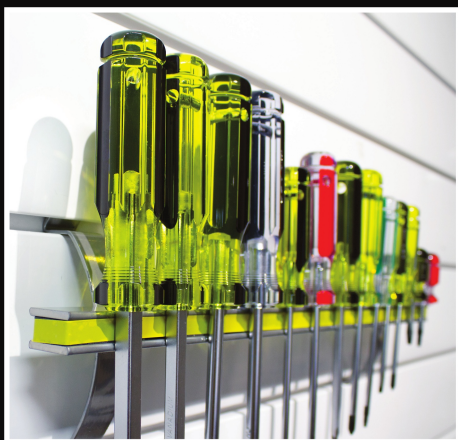

SLATWALL ACCESSORIES

Hooks and baskets

Proslat offers a variety of slatwall accessories, made from high grade steel with a silver powder-coated finish for increased durability. All steel accessories feature specially designed back plates to disperse the workload throughout Proslat Wall Storage Systems.

ProBins

Our ProBins have a high load-bearing capacity despite their lightweight construction. They are easy to clean, hang and offer maximum storage possibilities.

AVAILABLE IN 4 DIFFERENT SIZES

Hooks, baskets and shelves